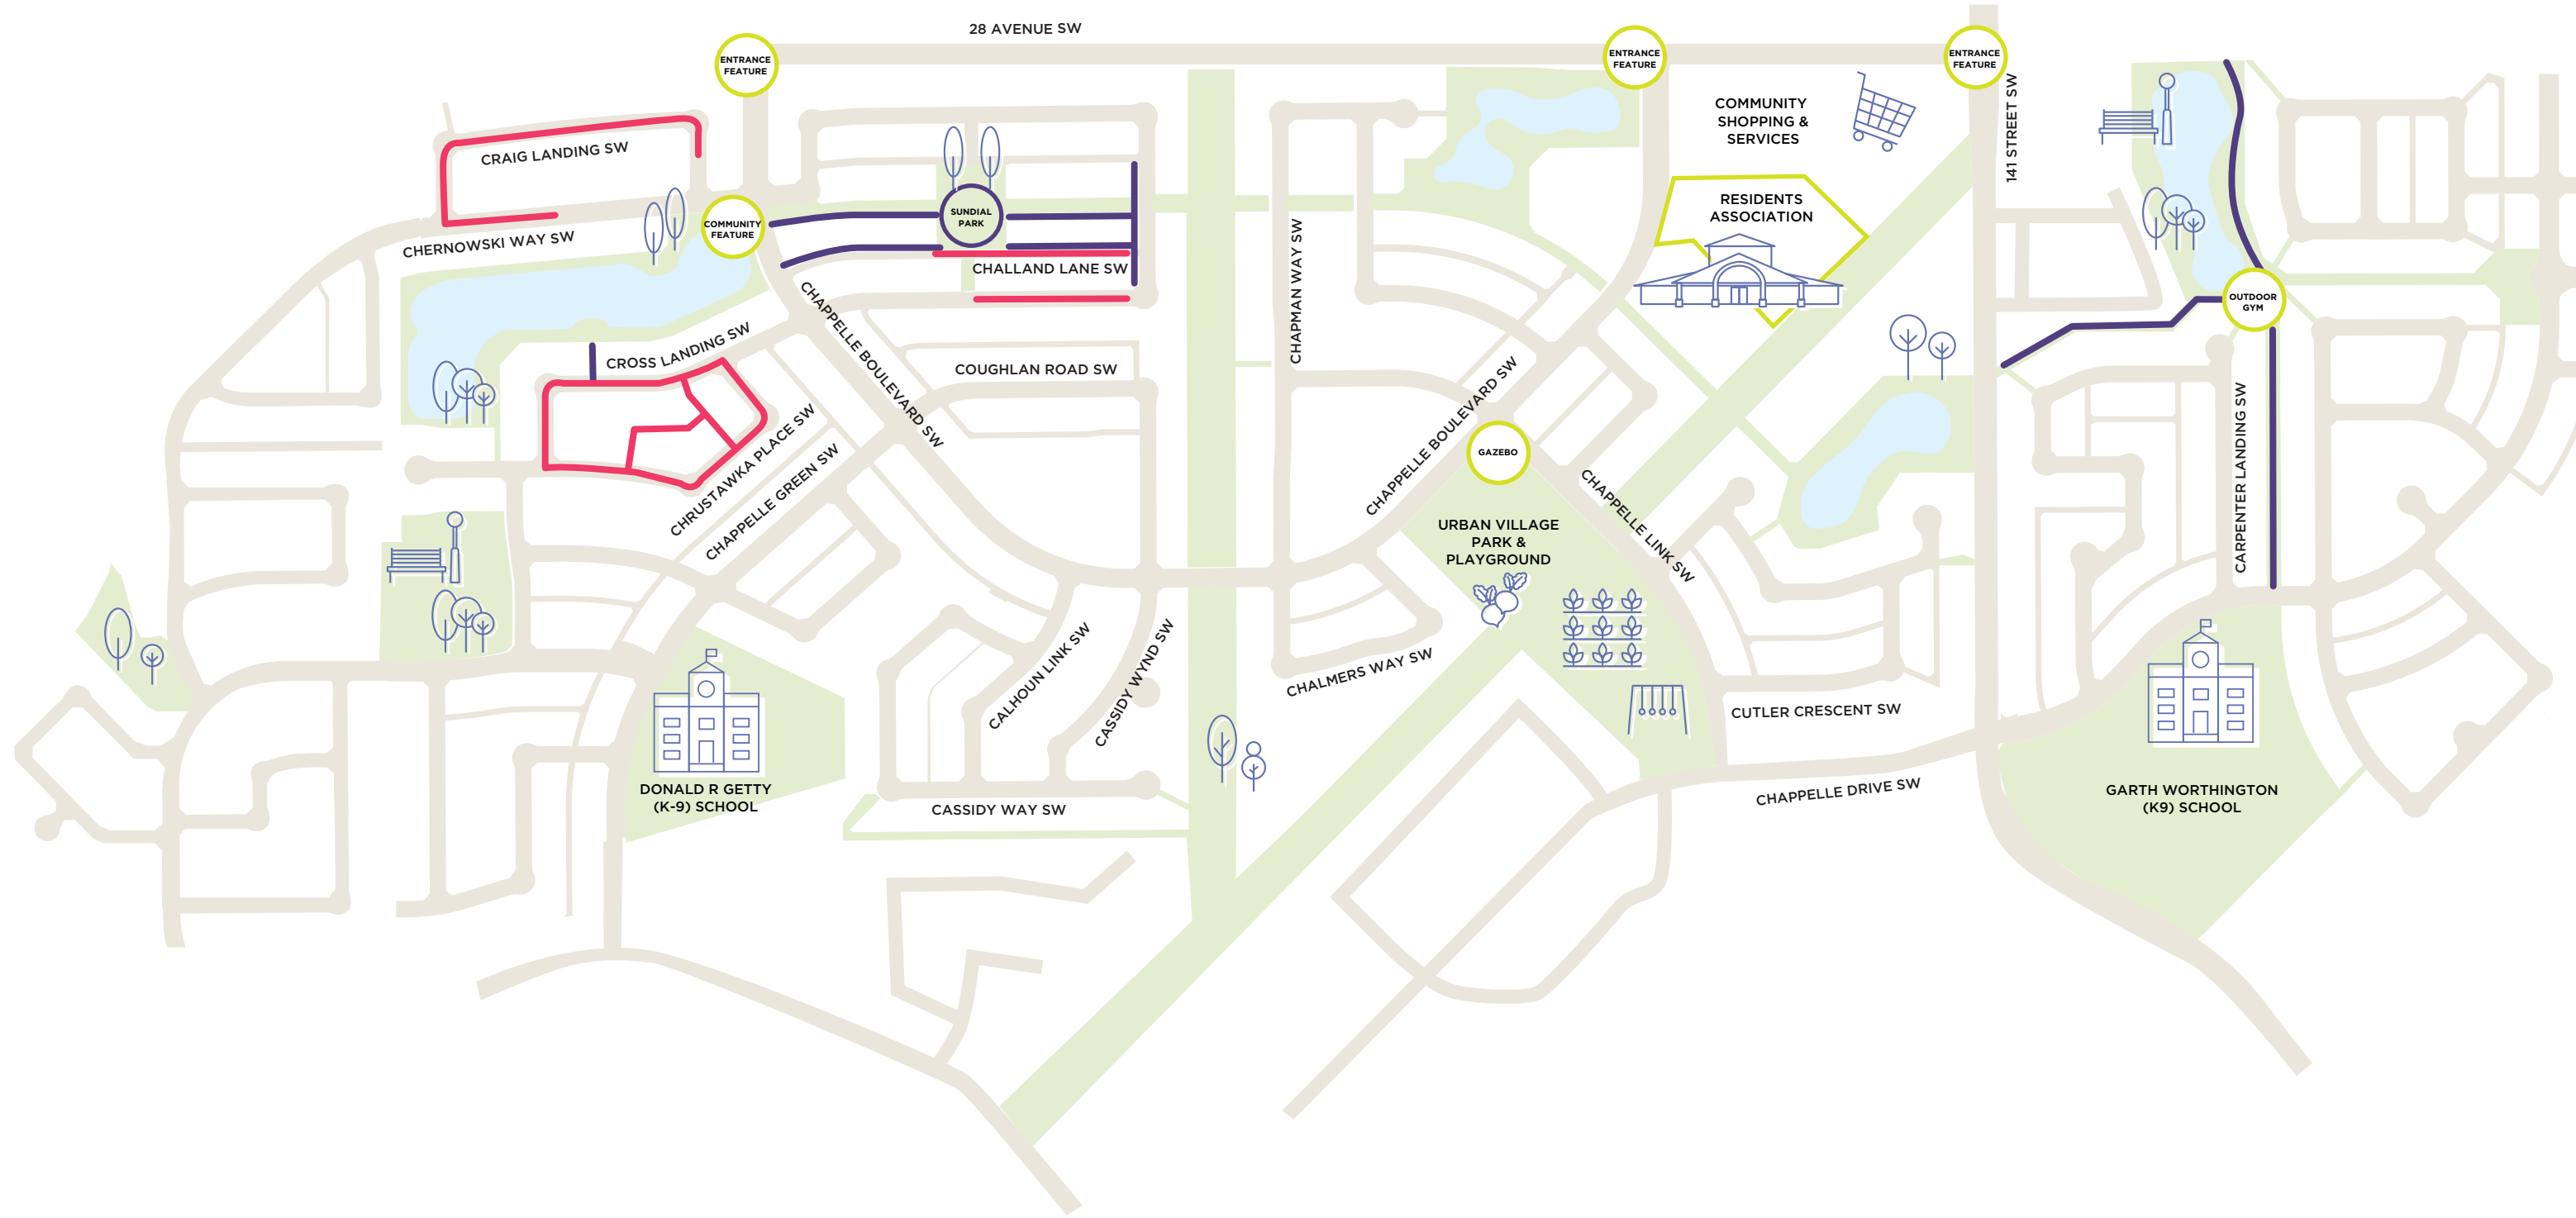

MAINTENANCE MAP

LEGEND

- Brookfield Roads
- Brookfield Paths/Sidewalks
- Chappelle Gardens
Resident Association

All other trails/roads are the responsibility of City of Edmonton

CONTACT INFORMATION

**Chappelle Gardens
Resident Association**
780-705-1815
admin@chappellegardens.ca

City of Edmonton
311

Brookfield Residential
780-423-1910